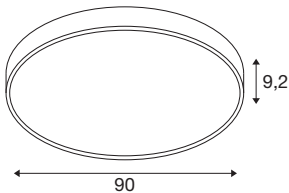

MEDO® PRO 90

ceiling-mounted light, round, 3000/4000K, 74W, trailing-edge phase, 80°, UGR<19, black

Our design classic MEDO® has a new high-output addition: the MEDO® PRO. It impresses with its service life of L80B10@50,000h, eligible energy efficiency from 120 lm/W and a higher indirect light component. Efficiency is also the order of the day when it comes to installation, which is particularly fast thanks to our EasyBase. The improved protection code IP50 and an outstanding CRI>90 colour reproduction index ensure exceptional quality. Two elegant casing colours and a CCT switch that enables you to choose between 3000 K and 4000 K lets you personalise your lighting situation. The MEDO® PRO is available as a DALI and phase version, additionally you have the choice between opal (UGR<25) and prismatic (UGR<19) glass. As your most demanding projects deserve only the best lighting.

TECHNICAL DATA

Item no.	1007312
Number of different light outlets	2
IP Code	IP 50
Impact resistance class	IK 02
Impact resistance	0.2 Joule
Assembly	Surface
Assembly details	Ceiling, Ceiling with Acc.
Dimmable	Yes
Dimming technology	trailing edge
Primary nominal voltage	220-240V ~50/60Hz
Secondary power / voltage	1000 mA
Safety class	I
Wattage	74 W
Ambient temperature	25 °C
Minimum ambient temperature	-20 °C
Maximum ambient temperature	40 °C
Number of luminaires at LS B16A	27
Number of luminaires at LS C16A	33
Level of inrush current	12 A
Duration of inrush current	45 µs
Stroboscopic effect (SVM)	0.4
Lumen	9400/9700 lm

Colour temperature	3000/4000 Kelvin
Beam angle	80 °
Color	black
CRI	90
UGR ≤	19
LXXBXX data	L80B10
Service life	50000 h
Risk Group	1
Height	9.2 cm
Diameter	90 cm
Net weight	9 kg
Gross weight	9.63 kg
BIG WHITE Page	151