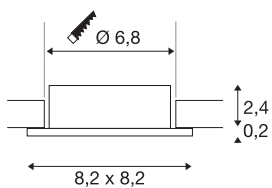

## NEW TRIA® 68

ceiling installation ring, L: 8.2 W: 8.2 H: 2.6 cm, IP 20, white

Discover the new generation of our NEW TRIA® series and configure an individual lighting experience. A modular element is the square or round mounting ring, which is available as a pivoting and rotating or all-round protected IP 65 version. In the colours black, white, rose gold or brushed aluminium, it blends harmoniously into any room ambience. For easy assembly, the mounting ring, specially designed for a hole diameter of 68mm, is supplied with clip and leaf springs.

## TECHNICAL DATA

Item no.	1007328
IP Code	IP 20
Assembly	Recessed
Assembly details	Ceiling
Color	white
Length	8.2 cm
Width	8.2 cm
Height	2.6 cm
Net weight	0.06 kg
Gross weight	0.064 kg
Shape of cut-out	round
Installation diameter	6.8 cm
BIG WHITE Page	126