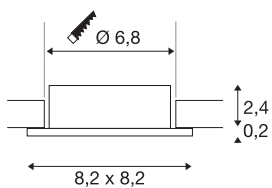

## NEW TRIA® 68

ceiling installation ring, L: 8.2 W: 8.2 H: 2.6 cm, IP 20, black

Discover the new generation of our NEW TRIA® series and configure an individual lighting experience. A modular element is the square or round mounting ring, which is available as a pivoting and rotating or all-round protected IP 65 version. In the colours black, white, rose gold or brushed aluminium, it blends harmoniously into any room ambience. For easy assembly, the mounting ring, specially designed for a hole diameter of 68mm, is supplied with clip and leaf springs.

## TECHNICAL DATA

Item no.	1007329
IP Code	IP 20
Assembly	Recessed
Assembly details	Ceiling
Color	black
Length	8.2 cm
Width	8.2 cm
Height	2.6 cm
Net weight	0.06 kg
Gross weight	0.064 kg
Shape of cut-out	round
Installation diameter	6.8 cm
BIG WHITE Page	126