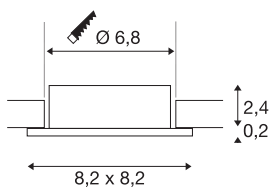

NEW TRIA® 68

ceiling installation ring, L: 8.2 W: 8.2 H: 2.6 cm, IP 20, aluminium

Discover the new generation of our NEW TRIA® series and configure an individual lighting experience. A modular element is the square or round mounting ring, which is available as a pivoting and rotating or all-round protected IP 65 version. In the colours black, white, rose gold or brushed aluminium, it blends harmoniously into any room ambience. For easy assembly, the mounting ring, specially designed for a hole diameter of 68mm, is supplied with clip and leaf springs.

TECHNICAL DATA

Item no.	1007330
IP Code	IP 20
Assembly	Recessed
Assembly details	Ceiling
Color	aluminium
Length	8.2 cm
Width	8.2 cm
Height	2.6 cm
Net weight	0.06 kg
Gross weight	0.064 kg
Shape of cut-out	round
Installation diameter	6.8 cm
BIG WHITE Page	126