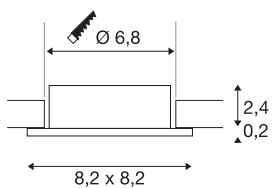

NEW TRIA® 68

ceiling installation ring, L: 8.2 W: 8.2 H: 2.6 cm, IP 20, rose gold

Discover the new generation of our NEW TRIA® series and configure an individual lighting experience. A modular element is the square or round mounting ring, which is available as a pivoting and rotating or all-round protected IP 65 version. In the colours black, white, rose gold or brushed aluminium, it blends harmoniously into any room ambience. For easy assembly, the mounting ring, specially designed for a hole diameter of 68mm, is supplied with clip and leaf springs.

TECHNICAL DATA

| | |
|-----------------------|----------|
| Item no. | 1007331 |
| IP Code | IP 20 |
| Assembly | Recessed |
| Assembly details | Ceiling |
| Color | gold |
| Length | 8.2 cm |
| Width | 8.2 cm |
| Height | 2.6 cm |
| Net weight | 0.06 kg |
| Gross weight | 0.064 kg |
| Shape of cut-out | round |
| Installation diameter | 6.8 cm |
| BIG WHITE Page | 126 |