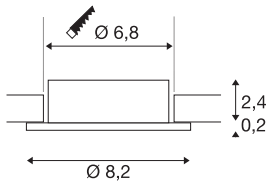

NEW TRIA® 68

ceiling installation ring, D: 8.2 H: 2.6 cm, IP 20, black

Discover the new generation of our NEW TRIA® series and configure an individual lighting experience. A modular element is the square or round mounting ring, which is available as a pivoting and rotating or all-round protected IP 65 version. In the colours black, white, rose gold or brushed aluminium, it blends harmoniously into any room ambience. For easy assembly, the mounting ring, specially designed for a hole diameter of 68mm, is supplied with clip and leaf springs.

TECHNICAL DATA

Item no.	1007332
IP Code	IP 20
Assembly	Recessed
Assembly details	Ceiling
Color	black
Height	2.6 cm
Diameter	8.2 cm
Net weight	0.06 kg
Gross weight	0.064 kg
Shape of cut-out	round
Installation diameter	6.8 cm
BIG WHITE Page	126