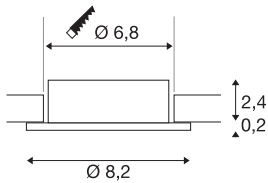

## NEW TRIA® 68

ceiling installation ring, D: 8.2 H: 2.6 cm, IP 20, white

Discover the new generation of our NEW TRIA® series and configure an individual lighting experience. A modular element is the square or round mounting ring, which is available as a pivoting and rotating or all-round protected IP 65 version. In the colours black, white, rose gold or brushed aluminium, it blends harmoniously into any room ambience. For easy assembly, the mounting ring, specially designed for a hole diameter of 68mm, is supplied with clip and leaf springs.

## TECHNICAL DATA

Item no.	1007333
IP Code	IP 20
Assembly	Recessed
Assembly details	Ceiling
Color	white
Height	2.6 cm
Diameter	8.2 cm
Net weight	0.06 kg
Gross weight	0.064 kg
Shape of cut-out	round
Installation diameter	6.8 cm
BIG WHITE Page	126