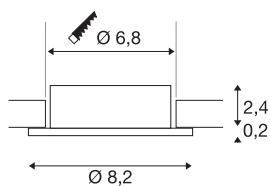

NEW TRIA® 68

ceiling installation ring, D: 8.2 H: 2.6 cm, IP 20, rose gold

Discover the new generation of our NEW TRIA® series and configure an individual lighting experience. A modular element is the square or round mounting ring, which is available as a pivoting and rotating or all-round protected IP 65 version. In the colours black, white, rose gold or brushed aluminium, it blends harmoniously into any room ambience. For easy assembly, the mounting ring, specially designed for a hole diameter of 68mm, is supplied with clip and leaf springs.

TECHNICAL DATA

Item no.	1007334
IP Code	IP 20
Assembly	Recessed
Assembly details	Ceiling
Color	gold
Height	2.6 cm
Diameter	8.2 cm
Net weight	0.06 kg
Gross weight	0.064 kg
Shape of cut-out	round
Installation diameter	6.8 cm
BIG WHITE Page	126