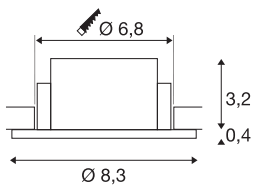

NEW TRIA® 68

ceiling installation ring, D: 8.3 H: 3.55 cm, IP 65, incl. glass, black

Discover the new generation of our NEW TRIA® series and configure an individual lighting experience. A modular element is the square or round mounting ring, which is available as a pivoting and rotating or all-round protected IP 65 version. In the colours black, white, rose gold or brushed aluminium, it blends harmoniously into any room ambience. For easy assembly, the mounting ring, specially designed for a hole diameter of 68mm, is supplied with clip and leaf springs.

TECHNICAL DATA

Item no.	1007336
IP Code	IP 65
Assembly	Recessed
Assembly details	Ceiling
Color	black
Height	3.55 cm
Diameter	8.3 cm
Net weight	0.11 kg
Gross weight	0.118 kg
Shape of cut-out	round
Installation diameter	6.8 cm
BIG WHITE Page	126