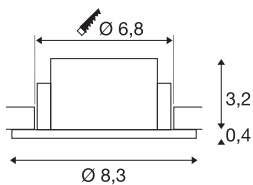

NEW TRIA® 68

ceiling installation ring, D: 8.3 H: 3.55 cm, IP 65, incl. glass, white

Discover the new generation of our NEW TRIA® series and configure an individual lighting experience. A modular element is the square or round mounting ring, which is available as a pivoting and rotating or all-round protected IP 65 version. In the colours black, white, rose gold or brushed aluminium, it blends harmoniously into any room ambience. For easy assembly, the mounting ring, specially designed for a hole diameter of 68mm, is supplied with clip and leaf springs.

TECHNICAL DATA

Item no.	1007337
IP Code	IP 65
Assembly	Recessed
Assembly details	Ceiling
Color	white
Height	3.55 cm
Diameter	8.3 cm
Net weight	0.11 kg
Gross weight	0.118 kg
Shape of cut-out	round
Installation diameter	6.8 cm
BIG WHITE Page	126