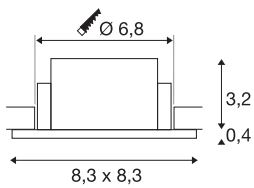

NEW TRIA® 68

ceiling installation ring, L: 8.3 W: 8.3 H: 3.55 cm, IP 65, incl. glass, white

Discover the new generation of our NEW TRIA® series and configure an individual lighting experience. A modular element is the square or round mounting ring, which is available as a pivoting and rotating or all-round protected IP 65 version. In the colours black, white, rose gold or brushed aluminium, it blends harmoniously into any room ambience. For easy assembly, the mounting ring, specially designed for a hole diameter of 68mm, is supplied with clip and leaf springs.

TECHNICAL DATA

Item no.	1007339
IP Code	IP 65
Assembly	Recessed
Assembly details	Ceiling
Color	white
Length	8.3 cm
Width	8.3 cm
Height	3.55 cm
Net weight	0.11 kg
Gross weight	0.118 kg
Shape of cut-out	round
Installation diameter	6.8 cm
BIG WHITE Page	126