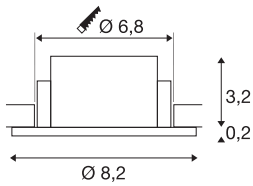

## NEW TRIA® 68

ceiling installation ring, D: 8.2 H: 3.4 cm, IP 65, black

Discover the new generation of our NEW TRIA® series and configure an individual lighting experience. A modular element is the square or round mounting ring, which is available as a pivoting and rotating or all-round protected IP 65 version. In the colours black, white, rose gold or brushed aluminium, it blends harmoniously into any room ambience. For easy assembly, the mounting ring, specially designed for a hole diameter of 68mm, is supplied with clip and leaf springs.

## TECHNICAL DATA

Item no.	1007345
IP Code	IP 65
Assembly	Recessed
Assembly details	Ceiling
Color	black
Height	3.4 cm
Diameter	8.2 cm
Net weight	0.09 kg
Gross weight	0.096 kg
Shape of cut-out	round
Installation diameter	6.8 cm
BIG WHITE Page	126