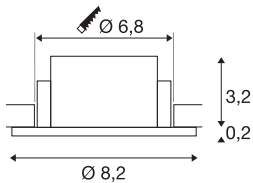

NEW TRIA® 68

ceiling installation ring, D: 8.2 H: 3.4 cm, IP 65, white

Discover the new generation of our NEW TRIA® series and configure an individual lighting experience. A modular element is the square or round mounting ring, which is available as a pivoting and rotating or all-round protected IP 65 version. In the colours black, white, rose gold or brushed aluminium, it blends harmoniously into any room ambience. For easy assembly, the mounting ring, specially designed for a hole diameter of 68mm, is supplied with clip and leaf springs.

TECHNICAL DATA

Item no.	1007346
IP Code	IP 65
Assembly	Recessed
Assembly details	Ceiling
Color	white
Height	3.4 cm
Diameter	8.2 cm
Net weight	0.09 kg
Gross weight	0.096 kg
Shape of cut-out	round
Installation diameter	6.8 cm
BIG WHITE Page	126