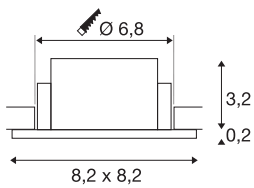

NEW TRIA® 68

ceiling installation ring, L: 8.2 W: 8.2 H: 3.4 cm, IP 65, black

Discover the new generation of our NEW TRIA® series and configure an individual lighting experience. A modular element is the square or round mounting ring, which is available as a pivoting and rotating or all-round protected IP 65 version. In the colours black, white, rose gold or brushed aluminium, it blends harmoniously into any room ambience. For easy assembly, the mounting ring, specially designed for a hole diameter of 68mm, is supplied with clip and leaf springs.

TECHNICAL DATA

| | |
|-----------------------|----------|
| Item no. | 1007347 |
| IP Code | IP 65 |
| Assembly | Recessed |
| Assembly details | Ceiling |
| Color | black |
| Length | 8.2 cm |
| Width | 8.2 cm |
| Height | 3.4 cm |
| Net weight | 0.1 kg |
| Gross weight | 0.107 kg |
| Shape of cut-out | round |
| Installation diameter | 6.8 cm |
| BIG WHITE Page | 126 |