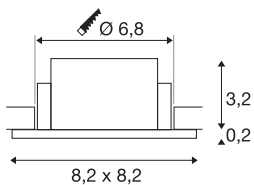

## NEW TRIA® 68

ceiling installation ring, L: 8.2 W: 8.2 H: 3.4 cm, IP 65, white

Discover the new generation of our NEW TRIA® series and configure an individual lighting experience. A modular element is the square or round mounting ring, which is available as a pivoting and rotating or all-round protected IP 65 version. In the colours black, white, rose gold or brushed aluminium, it blends harmoniously into any room ambience. For easy assembly, the mounting ring, specially designed for a hole diameter of 68mm, is supplied with clip and leaf springs.

## TECHNICAL DATA

Item no.	1007348
IP Code	IP 65
Assembly	Recessed
Assembly details	Ceiling
Color	white
Length	8.2 cm
Width	8.2 cm
Height	3.4 cm
Net weight	0.1 kg
Gross weight	0.107 kg
Shape of cut-out	round
Installation diameter	6.8 cm
BIG WHITE Page	126