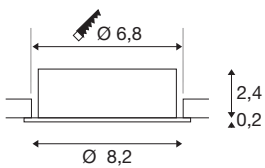

NEW TRIA® 68

recessed ceiling light, round, max. 10W GU10, white

Discover the new generation of our NEW TRIA® recessed ceiling light with even more modularity for an individual lighting experience. Top sellers such as the NEW TRIA® 68 GU10 version are also available as a complete set. A variety of design options are guaranteed thanks to replaceable LED lights and the three elegant housing colours (black/white/aluminium). The pivot range allows flexible alignment of the high-quality light. And thanks to the 68mm mounting ring supplied, the downlights can also be installed quickly and simply.

TECHNICAL DATA

Item no.	1007368
Socket	GU10
Lamp	LED GU10 51mm
Number of sockets	1
Lamps included	No
Tilt range	30 °
Rotating or tilting	Tiltable
IP Code	IP 20
Impact resistance class	IK 02
Impact resistance	0.2 Joule
Assembly	Recessed
Assembly details	Ceiling
Primary nominal voltage	220-240V ~50/60Hz
Safety class	II
Wattage	10 W
Color	white
Height	2.6 cm
Diameter	8.2 cm
Net weight	0.1 kg
Gross weight	0.107 kg
Shape of cut-out	round
Installation depth	6.5 cm

Installation diameter	6.8 cm
BIG WHITE Page	138

Recommended lamp

1005273	QPAR51 GU10 , LED light, 6W 2200 2700K CRI90 36°
1005079	LED lightbulb QPAR51 , GU10, 3000K, white
1005076	LED lightbulb QPAR51 , GU10, 2700K, white
1005082	LED lightbulb QPAR51 , GU10, 4000K, white