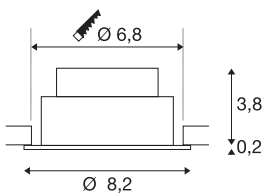

NEW TRIA® 68

recessed ceiling light, 3000K, 60°, IP 20, round, white

Discover the new generation of our NEW TRIA® recessed ceiling light with even more modularity for an individual lighting experience. Top sellers such as the NEW TRIA® 68 are also available as a complete set. The integrated LED MODULE, which is available with different light colours (2700K/3000K) and beam angles (38°/60°), provides lighting design options. The pivot range allows flexible alignment of the light. In black or white, the high-quality housing blends harmoniously into any room ambience. And thanks to the 68mm mounting ring supplied, the downlights can also be installed quickly and simply.

TECHNICAL DATA

Item no.	1007391
Rotating or tilting	Tilttable
IP Code	IP 20
Assembly	Recessed
Assembly details	Ceiling
Dimmable	Yes
Dimming technology	Leading edge, trailing edge
Primary nominal voltage	220-240V ~50/60Hz
Secondary power / voltage	200 mA
Safety class	II
Wattage	8.3 W
Minimum ambient temperature	-20 °C
Maximum ambient temperature	35 °C
Number of luminaires at LS B16A	88
Number of luminaires at LS C16A	149
Level of inrush current	3 A
Duration of inrush current	30 µs
Stroboscopic effect (SVM)	0.4
Lumen	750 lm
Colour temperature	3000 Kelvin
Beam angle	60 °
Color	white

Light Source

869620	
--------	---

CRI	90
LXXBXX data	L80B10
Service life	50000 h
Risk Group	1
Height	4 cm
Diameter	8.2 cm
Net weight	0.18 kg
Gross weight	0.193 kg
Shape of cut-out	round
Installation depth	4 cm
Installation diameter	6.8 cm
BIG WHITE Page	134