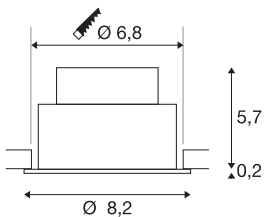

NEW TRIA® 68

recessed ceiling light, 2700K, 38°, IP 20 / IP 65, round, white

Discover the new generation of our NEW TRIA® recessed ceiling light with even more modularity for an individual lighting experience. Top sellers such as the NEW TRIA® 68 are available as a complete set. The integrated LED MODULE, which is available with different light colours (2700K/3000K) and a beam angle of 38°, provides lighting design options. Thanks to protection class IP 65, the recessed spotlight is also the ideal choice for damp rooms. In black or white, the round housing blends harmoniously into any room ambience. And thanks to the 68mm mounting ring supplied, the downlights can also be installed quickly and simply.

TECHNICAL DATA

Item no.	1007405
IP Code	IP 20 / IP 65
Assembly	Recessed
Assembly details	Ceiling
Dimmable	Yes
Dimming technology	Leading edge, trailing edge
Primary nominal voltage	220-240V ~50/60Hz
Secondary power / voltage	200 mA
Safety class	II
Wattage	8.3 W
Minimum ambient temperature	-20 °C
Maximum ambient temperature	35 °C
Number of luminaires at LS B16A	88
Number of luminaires at LS C16A	149
Level of inrush current	3 A
Duration of inrush current	30 µs
Stroboscopic effect (SVM)	0.4
Lumen	530 lm
Colour temperature	2700 Kelvin
Beam angle	38 °
Color	white
CRI	90

Light Source

869193		LXXBXX data	L80B10
		Service life	50000 h
		Risk Group	1
		Height	5.85 cm
		Diameter	8.2 cm
		Net weight	0.2 kg
		Gross weight	0.214 kg
		Shape of cut-out	round
		Installation depth	6 cm
		Installation diameter	6.8 cm
		BIG WHITE Page	135