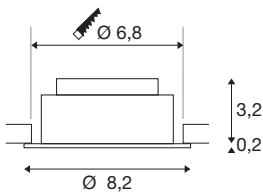

NEW TRIA® UNIVERSAL 68

recessed ceiling light, 2500/3000/4000K, 38°, IP 20, round, white

Discover the new generation of our NEW TRIA® recessed ceiling light with even more modularity for an individual lighting experience. Top sellers such as the NEW TRIA® UNIVERSAL 68 are available as a complete set. Lighting design options are provided by the integrated multi-wattage LED MODULE, which is variable in terms of output and light intensity and available with different beam angles (38°/60°). While the CCT switch allows easy selection between 2500K, 3000K and 4000K, the pivot range ensures flexible alignment of the light. In black or white, the high-quality housing blends harmoniously into any room ambience. And thanks to the 68mm mounting ring supplied, the downlights can also be installed quickly and simply.

TECHNICAL DATA

Item no.	1007433
Rotating or tilting	Tilttable
IP Code	IP 20
Assembly	Recessed
Assembly details	Ceiling
Dimmable	Yes
Dimming technology	Leading edge, trailing edge
Primary nominal voltage	220-240V ~50/60Hz
Secondary power / voltage	100-180 mA
Safety class	II
Wattage	8.6 W
Minimum ambient temperature	-20 °C
Maximum ambient temperature	35 °C
Number of luminaires at LS B16A	128
Number of luminaires at LS C16A	212
Level of inrush current	10 A
Duration of inrush current	100 µs
Stroboscopic effect (SVM)	0.02
Lumen	540/600/600 lm
Colour temperature	2500/3000/4000 Kelvin
Beam angle	38 °
Color	white

Light Source

1807470	
---------	---

CRI	90
LXXBXX data	L80B10
Service life	50000 h
Risk Group	1
Height	3.4 cm
Diameter	8.2 cm
Net weight	0.21 kg
Gross weight	0.225 kg
Shape of cut-out	round
Installation depth	4 cm
Installation diameter	6.8 cm
BIG WHITE Page	136