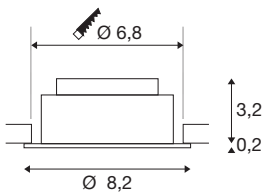

NEW TRIA® UNIVERSAL 68

recessed ceiling light, 2500/3000/4000K, 38°, IP 20, round, black

Discover the new generation of our NEW TRIA® recessed ceiling light with even more modularity for an individual lighting experience. Top sellers such as the NEW TRIA® UNIVERSAL 68 are available as a complete set. Lighting design options are provided by the integrated multi-wattage LED MODULE, which is variable in terms of output and light intensity and available with different beam angles (38°/60°). While the CCT switch allows easy selection between 2500K, 3000K and 4000K, the pivot range ensures flexible alignment of the light. In black or white, the high-quality housing blends harmoniously into any room ambience. And thanks to the 68mm mounting ring supplied, the downlights can also be installed quickly and simply.

TECHNICAL DATA

Item no.	1007434
Rotating or tilting	Tilttable
IP Code	IP 20
Assembly	Recessed
Assembly details	Ceiling
Dimmable	Yes
Dimming technology	Leading edge, trailing edge
Primary nominal voltage	220-240V ~50/60Hz
Secondary power / voltage	100-180 mA
Safety class	II
Wattage	8.6 W
Minimum ambient temperature	-20 °C
Maximum ambient temperature	35 °C
Number of luminaires at LS B16A	128
Number of luminaires at LS C16A	212
Level of inrush current	10 A
Duration of inrush current	100 µs
Stroboscopic effect (SVM)	0.02
Lumen	540/600/600 lm
Colour temperature	2500/3000/4000 Kelvin
Beam angle	38 °
Color	black

Light Source

1807470	
---------	---

CRI	90
LXXBXX data	L80B10
Service life	50000 h
Risk Group	1
Height	3.4 cm
Diameter	8.2 cm
Net weight	0.21 kg
Gross weight	0.225 kg
Shape of cut-out	round
Installation depth	4 cm
Installation diameter	6.8 cm
BIG WHITE Page	136