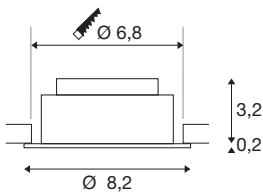

## NEW TRIA® UNIVERSAL 68

recessed ceiling light, 2500/3000/4000K, 60°, IP 20, round, white

Discover the new generation of our NEW TRIA® recessed ceiling light with even more modularity for an individual lighting experience. Top sellers such as the NEW TRIA® UNIVERSAL 68 are available as a complete set. Lighting design options are provided by the integrated multi-wattage LED MODULE, which is variable in terms of output and light intensity and available with different beam angles (38°/60°). While the CCT switch allows easy selection between 2500K, 3000K and 4000K, the pivot range ensures flexible alignment of the light. In black or white, the high-quality housing blends harmoniously into any room ambience. And thanks to the 68mm mounting ring supplied, the downlights can also be installed quickly and simply.

## TECHNICAL DATA

Item no.	1007435
Rotating or tilting	Tilttable
IP Code	IP 20
Assembly	Recessed
Assembly details	Ceiling
Dimmable	Yes
Dimming technology	Leading edge, trailing edge
Primary nominal voltage	220-240V ~50/60Hz
Secondary power / voltage	100-180 mA
Safety class	II
Wattage	8.6 W
Minimum ambient temperature	-20 °C
Maximum ambient temperature	35 °C
Number of luminaires at LS B16A	128
Number of luminaires at LS C16A	212
Level of inrush current	10 A
Duration of inrush current	100 µs
Stroboscopic effect (SVM)	0.02
Lumen	540/600/600 lm
Colour temperature	2500/3000/4000 Kelvin
Beam angle	60 °
Color	white

Light Source

1807470	
---------	---

CRI	90
LXXBXX data	L80B10
Service life	50000 h
Risk Group	1
Height	3.4 cm
Diameter	8.2 cm
Net weight	0.21 kg
Gross weight	0.225 kg
Shape of cut-out	round
Installation depth	4 cm
Installation diameter	6.8 cm
BIG WHITE Page	136