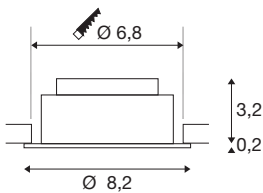

NEW TRIA® UNIVERSAL 68

recessed ceiling light, 2500/3000/4000K, 60°, IP 20, round, black

Discover the new generation of our NEW TRIA® recessed ceiling light with even more modularity for an individual lighting experience. Top sellers such as the NEW TRIA® UNIVERSAL 68 are available as a complete set. Lighting design options are provided by the integrated multi-wattage LED MODULE, which is variable in terms of output and light intensity and available with different beam angles (38°/60°). While the CCT switch allows easy selection between 2500K, 3000K and 4000K, the pivot range ensures flexible alignment of the light. In black or white, the high-quality housing blends harmoniously into any room ambience. And thanks to the 68mm mounting ring supplied, the downlights can also be installed quickly and simply.

TECHNICAL DATA

Item no.	1007436
Rotating or tilting	Tilttable
IP Code	IP 20
Assembly	Recessed
Assembly details	Ceiling
Dimmable	Yes
Dimming technology	Leading edge, trailing edge
Primary nominal voltage	220-240V ~50/60Hz
Secondary power / voltage	100-180 mA
Safety class	II
Wattage	8.6 W
Minimum ambient temperature	-20 °C
Maximum ambient temperature	35 °C
Number of luminaires at LS B16A	128
Number of luminaires at LS C16A	212
Level of inrush current	10 A
Duration of inrush current	100 µs
Stroboscopic effect (SVM)	0.02
Lumen	540/600/600 lm
Colour temperature	2500/3000/4000 Kelvin
Beam angle	60 °
Color	black

Light Source

1807470	
---------	---

CRI	90
LXXBXX data	L80B10
Service life	50000 h
Risk Group	1
Height	3.4 cm
Diameter	8.2 cm
Net weight	0.21 kg
Gross weight	0.225 kg
Shape of cut-out	round
Installation depth	4 cm
Installation diameter	6.8 cm
BIG WHITE Page	136