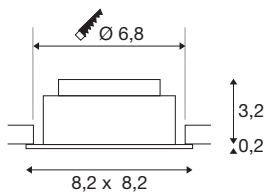

TECHNICAL DATA

| | |
|---------------------------------|-----------------------------|
| Item no. | 1007439 |
| Rotating or tilting | Tilttable |
| IP Code | IP 20 |
| Assembly | Recessed |
| Assembly details | Ceiling |
| Dimmable | Yes |
| Dimming technology | Leading edge, trailing edge |
| Primary nominal voltage | 220-240V ~50/60Hz |
| Secondary power / voltage | 100-180 mA |
| Safety class | II |
| Wattage | 8.6 W |
| Minimum ambient temperature | -20 °C |
| Maximum ambient temperature | 35 °C |
| Number of luminaires at LS B16A | 128 |
| Number of luminaires at LS C16A | 212 |
| Level of inrush current | 10 A |
| Duration of inrush current | 100 µs |
| Stroboscopic effect (SVM) | 0.02 |
| Lumen | 540/600/600 lm |
| Colour temperature | 2500/3000/4000 Kelvin |
| Beam angle | 60 ° |
| Color | white |

Light Source

| | | | |
|---------|---|-----------------------|----------|
| 1807470 |  | CRI | 90 |
| | | LXXBXX data | L80B10 |
| | | Service life | 50000 h |
| | | Risk Group | 1 |
| | | Length | 8.2 cm |
| | | Width | 8.2 cm |
| | | Height | 3.4 cm |
| | | Net weight | 0.21 kg |
| | | Gross weight | 0.225 kg |
| | | Shape of cut-out | round |
| | | Installation depth | 4 cm |
| | | Installation diameter | 6.8 cm |
| | | BIG WHITE Page | 137 |