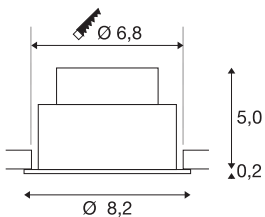

## NEW TRIA® UNIVERSAL 68

recessed ceiling light, 2500/3000/4000K, 38°, IP 20 / IP 65, round, white

Discover the new generation of our NEW TRIA® recessed ceiling light with even more modularity for an individual lighting experience. Top sellers such as the NEW TRIA® UNIVERSAL 68 are available as a complete set. Lighting design options are provided by the integrated multi-wattage LED MODULE, which is variable in terms of output and light intensity and available with different beam angles (38°/60°). While the CCT switch allows easy selection between 2500K, 3000K and 4000K, the pivot range ensures flexible alignment of the light. In black or white, the high-quality housing blends harmoniously into any room ambience. And thanks to the 68mm mounting ring supplied, the downlights can also be installed quickly and simply.

## TECHNICAL DATA

Item no.	1007441
IP Code	IP 20 / IP 65
Assembly	Recessed
Assembly details	Ceiling
Dimmable	Yes
Dimming technology	Leading edge, trailing edge
Primary nominal voltage	220-240V ~50/60Hz
Secondary power / voltage	100-180 mA
Safety class	II
Wattage	8.6 W
Minimum ambient temperature	-20 °C
Maximum ambient temperature	35 °C
Number of luminaires at LS B16A	128
Number of luminaires at LS C16A	212
Level of inrush current	10 A
Duration of inrush current	100 µs
Stroboscopic effect (SVM)	0.02
Lumen	430/470/470 lm
Colour temperature	2500/3000/4000 Kelvin
Beam angle	38 °
Color	white
CRI	90

Light Source

1807470	
---------	---

LXXBXX data	L80B10
Service life	50000 h
Risk Group	1
Height	5.25 cm
Diameter	8.2 cm
Net weight	0.24 kg
Gross weight	0.257 kg
Shape of cut-out	round
Installation depth	5.5 cm
Installation diameter	6.8 cm
BIG WHITE Page	137