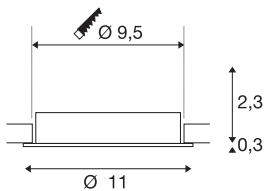

NEW TRIA® 95

ceiling installation ring, D: 11 H: 2.6 cm, IP 20, black

Discover the new generation of our NEW TRIA® series and configure an individual lighting experience. The mounting ring, which is available as a swivelling and recessed version, is a modular element. In the colours black, white, rose gold or brushed aluminium, it blends harmoniously into any room ambience. For easy installation, the mounting ring, specially designed for a hole diameter of 95mm, comes with clip springs.

TECHNICAL DATA

Item no.	1007444
IP Code	IP 20
Color	black
Height	2.6 cm
Diameter	11 cm
Net weight	0.12 kg
Gross weight	0.128 kg
Shape of cut-out	round
Installation diameter	9.5 cm
BIG WHITE Page	126

Accessories