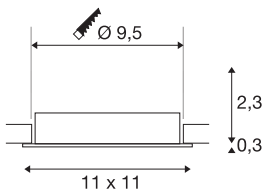

NEW TRIA® 95

ceiling installation ring, D: 11 H: 2.6 cm, IP 20, rose gold

Discover the new generation of our NEW TRIA® series and configure an individual lighting experience. The mounting ring, which is available as a swivelling and recessed version, is a modular element. In the colours black, white, rose gold or brushed aluminium, it blends harmoniously into any room ambience. For easy installation, the mounting ring, specially designed for a hole diameter of 95mm, comes with clip springs.

TECHNICAL DATA

Item no.	1007447
IP Code	IP 20
Color	gold
Height	2.6 cm
Diameter	11 cm
Net weight	0.12 kg
Gross weight	0.128 kg
Shape of cut-out	round
Installation diameter	9.5 cm
BIG WHITE Page	126

Accessories