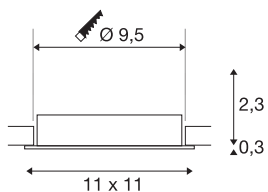

## NEW TRIA® 95

ceiling installation ring, L: 11 W: 11 H: 2.6 cm, IP 20, white

Discover the new generation of our NEW TRIA® series and configure an individual lighting experience. The mounting ring, which is available as a swivelling and recessed version, is a modular element. In the colours black, white, rose gold or brushed aluminium, it blends harmoniously into any room ambience. For easy installation, the mounting ring, specially designed for a hole diameter of 95mm, comes with clip springs.

## TECHNICAL DATA

Item no.	1007448
IP Code	IP 20
Color	white
Length	11 cm
Width	11 cm
Height	2.6 cm
Net weight	0.12 kg
Gross weight	0.128 kg
Shape of cut-out	round
Installation diameter	9.5 cm
BIG WHITE Page	126