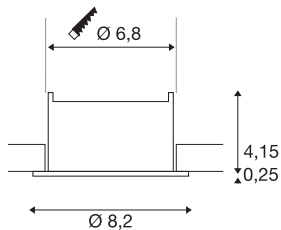

## NEW TRIA® 68

ceiling installation ring, recessed, D: 8.2 H: 4.4 cm, IP 20, black

Discover the new generation of our NEW TRIA® series and configure an individual lighting experience. A modular element is the square or round mounting ring, which is available as a pivoting and rotating or all-round protected IP 65 version. In the colours black, white, rose gold or brushed aluminium, it blends harmoniously into any room ambience. For easy assembly, the mounting ring, specially designed for a hole diameter of 68mm, is supplied with clip and leaf springs.

## TECHNICAL DATA

Item no.	1007451
IP Code	IP 20
Assembly	Recessed
Assembly details	Ceiling
Color	black
Height	4.4 cm
Diameter	8.2 cm
Net weight	0.08 kg
Gross weight	0.086 kg
Shape of cut-out	round
Installation diameter	6.8 cm
BIG WHITE Page	126