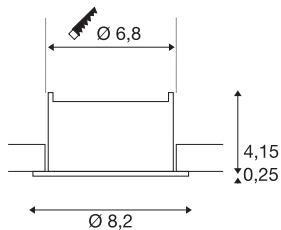

NEW TRIA® 68

ceiling installation ring, recessed, D: 8.2 H: 4.4 cm, IP 20, white

Discover the new generation of our NEW TRIA® series and configure an individual lighting experience. A modular element is the square or round mounting ring, which is available as a pivoting and rotating or all-round protected IP 65 version. In the colours black, white, rose gold or brushed aluminium, it blends harmoniously into any room ambience. For easy assembly, the mounting ring, specially designed for a hole diameter of 68mm, is supplied with clip and leaf springs.

TECHNICAL DATA

Item no.	1007453
IP Code	IP 20
Assembly	Recessed
Assembly details	Ceiling
Color	white
Height	4.4 cm
Diameter	8.2 cm
Net weight	0.08 kg
Gross weight	0.086 kg
Shape of cut-out	round
Installation diameter	6.8 cm
BIG WHITE Page	126