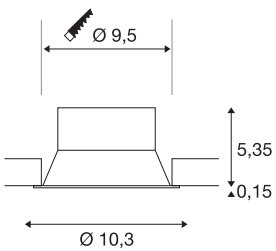

NEW TRIA® 95

ceiling installation ring, recessed, D: 10.3 H: 5.5 cm, IP 20, white

Discover the new generation of our NEW TRIA® series and configure an individual lighting experience. The mounting ring, which is available as a swivelling and recessed version, is a modular element. In the colours black, white, rose gold or brushed aluminium, it blends harmoniously into any room ambience. For easy installation, the mounting ring, specially designed for a hole diameter of 95mm, comes with clip springs.

TECHNICAL DATA

Item no.	1007454
IP Code	IP 20
Assembly	Recessed
Assembly details	Ceiling
Color	white
Height	5.5 cm
Diameter	10.3 cm
Net weight	0.11 kg
Gross weight	0.118 kg
Shape of cut-out	round
Installation diameter	9.5 cm
BIG WHITE Page	126