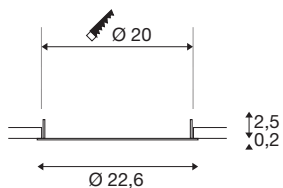

## DOWNLIGHT V 200

slightly recessed cover white

Discover our new technical product range: SLVtec. With state-of-the-art LED technology, we offer energy-efficient and functional lighting solutions for indoor and outdoor use. From wet room lights to high-bay spotlights – our high-quality products impress with functionality and a fair price-performance ratio. These include the DOWNLIGHT V 200 recessed light, available in white or black with a flat or slightly recessed cover. With a power consumption of 15W or 21W, the light colour (3000K/4000K) and light intensity (2350lm/2490lm) are adjustable via dip switch. For this purpose, the DOWNLIGHT V 200 is quickly and easily installed thanks to the integrated connection box of the LED driver. Decide in favour of SLVtec today.

### TECHNICAL DATA

|                       |          |
|-----------------------|----------|
| Item no.              | 1007486  |
| Assembly              | Recessed |
| Assembly details      | Ceiling  |
| Color                 | white    |
| Height                | 2.5 cm   |
| Diameter              | 22.6 cm  |
| Net weight            | 0.081 kg |
| Gross weight          | 0.087 kg |
| Shape of cut-out      | round    |
| Installation depth    | 5.5 cm   |
| Installation diameter | 20 cm    |