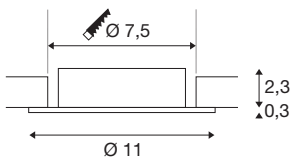

NEW TRIA® 75 XL

ceiling installation ring, D: 11 H: 2.6 cm, IP20, white

Discover the new generation of our NEW TRIA® series and configure an individual lighting experience. A modular element is the mounting ring, which is available as a pivoting and rotating or all-round protected IP 65 version. In the colours black, white, rose gold or brushed aluminium, it blends harmoniously into any room ambience. For easy assembly, the mounting ring, specially designed for a hole diameter of 75mm, is supplied with clip and leaf springs.

TECHNICAL DATA

Item no.	1007630
IP Code	IP20
Assembly	Recessed
Assembly details	Ceiling
Color	white
Height	2.6 cm
Diameter	11 cm
Net weight	0.1 kg
Gross weight	0.107 kg
Shape of cut-out	round
Installation diameter	7.5 cm
BIG WHITE Page	126