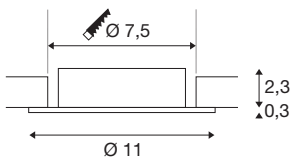

## NEW TRIA® 75 XL

ceiling installation ring, D: 11 H: 2.6 cm, IP20, black

Discover the new generation of our NEW TRIA® series and configure an individual lighting experience. A modular element is the mounting ring, which is available as a pivoting and rotating or all-round protected IP 65 version. In the colours black, white, rose gold or brushed aluminium, it blends harmoniously into any room ambience. For easy assembly, the mounting ring, specially designed for a hole diameter of 75mm, is supplied with clip and leaf springs.

## TECHNICAL DATA

Item no.	1007631
IP Code	IP20
Assembly	Recessed
Assembly details	Ceiling
Color	black
Height	2.6 cm
Diameter	11 cm
Net weight	0.1 kg
Gross weight	0.107 kg
Shape of cut-out	round
Installation diameter	7.5 cm
BIG WHITE Page	126