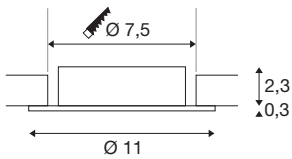

NEW TRIA® 75 XL

ceiling installation ring, D: 11 H: 2.6 cm, IP20, rose gold

Discover the new generation of our NEW TRIA® series and configure an individual lighting experience. A modular element is the mounting ring, which is available as a pivoting and rotating or all-round protected IP 65 version. In the colours black, white, rose gold or brushed aluminium, it blends harmoniously into any room ambience. For easy assembly, the mounting ring, specially designed for a hole diameter of 75mm, is supplied with clip and leaf springs.

TECHNICAL DATA

Item no.	1007633
IP Code	IP20
Assembly	Recessed
Assembly details	Ceiling
Color	gold
Height	2.6 cm
Diameter	11 cm
Net weight	0.1 kg
Gross weight	0.107 kg
Shape of cut-out	round
Installation diameter	7.5 cm
BIG WHITE Page	126