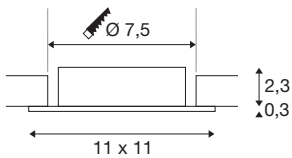

NEW TRIA® 75 XL

ceiling installation ring, L: 11 W: 11 H: 2.6 cm, white

Discover the new generation of our NEW TRIA® series and configure an individual lighting experience. A modular element is the mounting ring, which is available as a pivoting and rotating or all-round protected IP 65 version. In the colours black, white, rose gold or brushed aluminium, it blends harmoniously into any room ambience. For easy assembly, the mounting ring, specially designed for a hole diameter of 75mm, is supplied with clip and leaf springs.

TECHNICAL DATA

Item no.	1007634
IP Code	IP20
Assembly	Recessed
Assembly details	Ceiling
Color	white
Length	11 cm
Width	11 cm
Height	2.6 cm
Net weight	0.11 kg
Gross weight	0.118 kg
Shape of cut-out	round
Installation diameter	7.5 cm
BIG WHITE Page	126