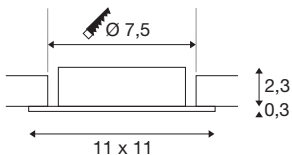

NEW TRIA® 75 XL

ceiling installation ring, L: 11 W: 11 H: 2.6 cm, black

Discover the new generation of our NEW TRIA® series and configure an individual lighting experience. A modular element is the mounting ring, which is available as a pivoting and rotating or all-round protected IP 65 version. In the colours black, white, rose gold or brushed aluminium, it blends harmoniously into any room ambience. For easy assembly, the mounting ring, specially designed for a hole diameter of 75mm, is supplied with clip and leaf springs.

TECHNICAL DATA

Item no.	1007635
IP Code	IP20
Assembly	Recessed
Assembly details	Ceiling
Color	black
Length	11 cm
Width	11 cm
Height	2.6 cm
Net weight	0.11 kg
Gross weight	0.118 kg
Shape of cut-out	round
Installation diameter	7.5 cm
BIG WHITE Page	126