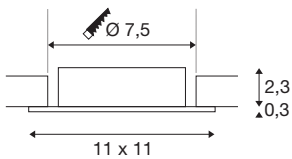

## NEW TRIA® 75 XL

ceiling installation ring, L: 11 W: 11 H: 2.6 cm, aluminium

Discover the new generation of our NEW TRIA® series and configure an individual lighting experience. A modular element is the mounting ring, which is available as a pivoting and rotating or all-round protected IP 65 version. In the colours black, white, rose gold or brushed aluminium, it blends harmoniously into any room ambience. For easy assembly, the mounting ring, specially designed for a hole diameter of 75mm, is supplied with clip and leaf springs.

## TECHNICAL DATA

Item no.	1007636
IP Code	IP20
Assembly	Recessed
Assembly details	Ceiling
Color	aluminium
Length	11 cm
Width	11 cm
Height	2.6 cm
Net weight	0.11 kg
Gross weight	0.118 kg
Shape of cut-out	round
Installation diameter	7.5 cm
BIG WHITE Page	126