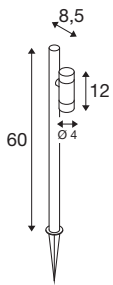

HELIA SLIM Pole

single, LED outdoor free-standing light, black IP65 3000K

With its minimalist design and black finish, the HELIA SLIM free-standing lamp blends naturally into any outdoor environment. While the warm white light (3000 K) radiates a particularly cosy atmosphere, the high-quality coating makes long-lasting use (L70B50, 50,000h) possible even near the coast. Thanks to the 1.5 m cable with Schuko plug (IP44), the location of the bollard light, which is equipped with 6 W lamp heads and 38° optics, can be easily varied.

TECHNICAL DATA

Item no.	1007868
Number of different light outlets	1
Rotating or tilting	tiltable
IP Code	IP65
Impact resistance class	IK 03
Assembly	Mobile
Primary nominal voltage	220-240V ~50/60Hz
Secondary power / voltage	500 mA
Safety class	I
Wattage	6 W
Minimum ambient temperature	-20 °C
Maximum ambient temperature	40 °C
Number of luminaires at LS B16A	116
Number of luminaires at LS C16A	116
Level of inrush current	4.92 A
Duration of inrush current	94 µs
Temperature at glass (light emission)	60 °C
Stroboscopic effect (SVM)	0
Lumen	450 lm
Colour temperature	3000 Kelvin
Beam angle	38 °
Color	black

Light Source

1116699	
---------	---

CRI	80
LXXBXX data	L70B50
Service life	50000 h
Risk Group	1
Width	12 cm
Height	60 cm
Depth	8.5 cm
Net weight	0.77 kg
Gross weight	0.824 kg