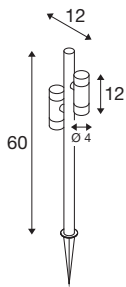

HELIA SLIM Pole

double, LED outdoor free-standing light, black IP65 3000K

With its minimalist design and black finish, the HELIA SLIM free-standing lamp blends naturally into any outdoor environment. While the warm white light (3000 K) radiates a particularly cosy atmosphere, the high-quality coating makes long-lasting use (L70B50, 50,000h) possible even near the coast. Thanks to the 1.5 m cable with Schuko plug (IP44), the location of the bollard light, which is equipped with 6 W lamp heads and 38° optics, can be easily varied.

TECHNICAL DATA

Item no.	1007869
Number of different light outlets	2
Rotating or tilting	tiltable
IP Code	IP65
Impact resistance class	IK 03
Assembly	Mobile
Primary nominal voltage	220-240V ~50/60Hz
Secondary power / voltage	500 mA
Safety class	I
Wattage	12 W
Minimum ambient temperature	-20 °C
Maximum ambient temperature	40 °C
Number of luminaires at LS B16A	116
Number of luminaires at LS C16A	116
Level of inrush current	4.92 A
Duration of inrush current	94 µs
Temperature at glass (light emission)	60 °C
Stroboscopic effect (SVM)	0
Lumen	900 lm
Colour temperature	3000 Kelvin
Beam angle	38 °
Color	black

Light Source

1116699		CRI	80
		LXXBXX data	L70B50
		Service life	50000 h
		Risk Group	1
		Width	12 cm
		Height	60 cm
		Depth	12 cm
		Net weight	0.96 kg
		Gross weight	1.027 kg