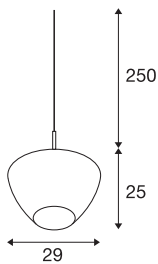

PANTILO CONVEX 29

pendant light, 250cm, E27, max. 40W, white

PANTILO CONVEX is the name of the SLV pendant light with a unique design, whose outwardly curved glass shade is now also available in the colours copper, gold and white. The various cable lengths (150 cm / 250 cm), which can also be shortened, cover all installation heights. A suspended highlight in glass for hotels, restaurants or private living spaces, whose eye-catching effect can be further enhanced by installing several lights as a cloud.

TECHNICAL DATA

Item no.	1007881
Socket	E27
IP Code	IP20
Assembly	Surface
Assembly details	Ceiling with Acc.
Primary nominal voltage	220-240V ~50/60Hz
Safety class	II
Wattage	40 W
Ambient temperature	25 °C
Color	chrome
Height	25 cm
Diameter	29 cm
Net weight	1.5 kg
Gross weight	1.605 kg