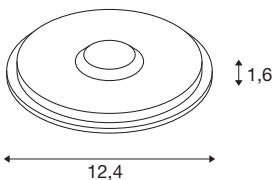

BIG PLOT module

aluminium, 3000K

PLOT is the module for creating lighting effects and directional lighting in outdoor areas. Extraordinary lighting effects can be created with this BIG PLOT module made of aluminium and polymethylmethacrylate (PMMA). BIG PLOT is a winner with its high quality, and not only in the colour aluminium. The IP 67 protection class provides optimum protection.

TECHNICAL DATA

| | |
|-----------------------------|-------------------------|
| Item no. | 1008000 |
| IP Code | IP67 |
| Impact resistance class | IK 06 |
| Impact resistance | 1 Joule |
| Assembly | Surface |
| Assembly details | Ground,Ground with Acc. |
| Primary nominal voltage | 220-240V ~50/60Hz |
| Wattage | 4.9 W |
| Minimum ambient temperature | -25 °C |
| Maximum ambient temperature | 45 °C |
| Level of inrush current | 28 A |
| Duration of inrush current | 84 µs |
| Stroboscopic effect (SVM) | 0.4 |
| Lumen | 540 lm |
| Colour temperature | 3000 Kelvin |
| Beam angle | 180 ° |
| Color | aluminium |
| CRI | 80 |
| LXXBXX data | L70B50 |
| Service life | 35000 h |
| Length | 12.4 cm |
| Width | 12.4 cm |

| | |
|--------------|----------|
| Height | 1.6 cm |
| Depth | 12.4 cm |
| Diameter | 12.4 cm |
| Net weight | 0.341 kg |
| Gross weight | 0.47 kg |