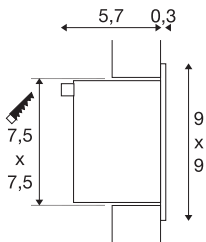

FRAME BASIC

recessed fitting, LED, 3000K, square, silver-grey, incl. leaf springs

With our FRAME series we offer you a lighting solution for recessed wall and ceiling installation with minimum space requirements. The LED version is equipped with a high-quality diode and available in either pure white or warm white light colour. To operate, the FRAME BASIC needs a suitable constant current driver rated at 350mA. The optional accessory includes a connector strip for simplified wiring in addition to the mounting box and flush-mount frame. This luminaire contains built-in LED lamps.

TECHNICAL DATA

Item no.	111262
IP Code	IP 20
Assembly	Recessed
Assembly details	Ceiling, Wall
Secondary power / voltage	350 mA
Safety class	III
Wattage	1 W
Lumen	40 lm
Colour temperature	3000 Kelvin
Color	grey
CRI	90
LXXBXX data	L70B50
Service life	30000 h
Light distribution	rotational symmetric
Light outlet	direct
Width	9 cm
Height	9 cm
Depth	6 cm
Net weight	0.224 kg
Gross weight	0.284 kg
Shape of cut-out	square
Installation length	7.5 cm

Installation width	7.5 cm
Installation depth	6.6 cm
BIG WHITE Page	238