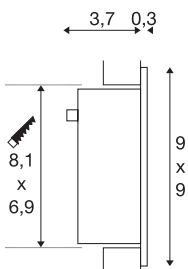

## FRAME CURVE

recessed fitting, LED, 3000K, square, silver-grey, incl. leaf springs

With our FRAME series we offer you a lighting solution for recessed wall and ceiling installation with minimum space requirements. The LED version is equipped with a durable diode and available in either pure white or warm white light colour. To operate, the FRAME CURVE needs a suitable constant current driver rated at 350mA. The optional accessory includes a connector strip for simplified wiring in addition to the mounting box and flush-mount frame. This luminaire contains built-in LED lamps.

## TECHNICAL DATA

Item no.	111292
IP Code	IP 20
Assembly	Recessed
Assembly details	Wall
Secondary power / voltage	350 mA
Safety class	III
Wattage	1 W
Operating efficiency (LOR)	0,89
Lumen	60 lm
Colour temperature	3000 Kelvin
Color	grey
CRI	90
LXXBXX data	L70B50
Service life	30000 h
Light distribution	asymmetric
Light outlet	direct
Width	9 cm
Height	9 cm
Depth	4 cm
Net weight	0.14 kg
Gross weight	0.198 kg
Shape of cut-out	square

Installation length	8.1 cm
Installation width	6.9 cm
Installation depth	4.5 cm
BIG WHITE Page	239