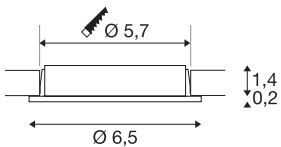

DL 126

recessed fitting, LED, 2700K, round, white, 2.8W

The DL 126 recessed fitting impresses with its low height and it is therefore ideal for use with low installation depths. The six long-life SMD LEDs with a total power output of 3W ensure that you have the necessary level of illumination. The recessed fitting is available in white, chrome and brushed metal. A suitable 12V direct current power supply is needed for operation. This luminaire contains built-in warm-white LED lamps.

TECHNICAL DATA

Item no.	112161
IP Code	IP 20
Assembly	Recessed
Assembly details	Ceiling,Wall
Primary nominal voltage	12V
Safety class	III
Wattage	2.8 W
Lumen	170 lm
Colour temperature	2700 Kelvin
Beam angle	90 °
Color	white
CRI	80
LXXBXX data	L70B50
Service life	60000 h
Risk Group	0
Height	1.6 cm
Diameter	6.5 cm
Net weight	0.113 kg
Gross weight	0.137 kg
Shape of cut-out	round
Installation depth	1.4 cm
Installation diameter	5.7 cm