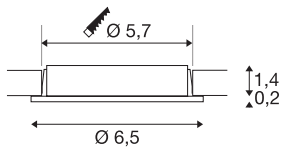

## DL 126

recessed fitting, LED, 2700K, round, chrome, 2.8W

The DL 126 recessed fitting impresses with its low height and it is therefore ideal for use with low installation depths. The six long-life SMD LEDs with a total power output of 3W ensure that you have the necessary level of illumination. The recessed fitting is available in white, chrome and brushed metal. A suitable 12V direct current power supply is needed for operation. This luminaire contains built-in warm-white LED lamps.

## TECHNICAL DATA

Item no.	112162
IP Code	IP 20
Assembly	Recessed
Assembly details	Ceiling,Wall
Primary nominal voltage	12V
Safety class	III
Wattage	2.8 W
Lumen	170 lm
Colour temperature	2700 Kelvin
Beam angle	90 °
Color	chrome
CRI	80
LXXBXX data	L70B50
Service life	60000 h
Risk Group	0
Height	1.6 cm
Diameter	6.5 cm
Net weight	0.122 kg
Gross weight	0.147 kg
Shape of cut-out	round
Installation depth	1.4 cm
Installation diameter	5.7 cm