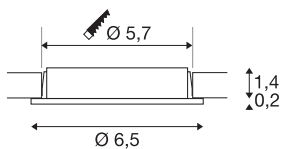

## DL 126

recessed fitting, LED, 2700K, round, brushed metal, 2.8W

The DL 126 recessed fitting impresses with its low height and it is therefore ideal for use with low installation depths. The six long-life SMD LEDs with a total power output of 3W ensure that you have the necessary level of illumination. The recessed fitting is available in white, chrome and brushed metal. A suitable 12V direct current power supply is needed for operation. This luminaire contains built-in warm-white LED lamps.

## TECHNICAL DATA

Item no.	112165
IP Code	IP 20
Assembly	Recessed
Assembly details	Ceiling,Wall
Primary nominal voltage	12V
Safety class	III
Wattage	2.8 W
Lumen	170 lm
Colour temperature	2700 Kelvin
Beam angle	90 °
Color	grey
CRI	80
LXXBXX data	L70B50
Service life	60000 h
Risk Group	0
Height	1.6 cm
Diameter	6.5 cm
Net weight	0.115 kg
Gross weight	0.136 kg
Shape of cut-out	round
Installation depth	1.4 cm
Installation diameter	5.7 cm