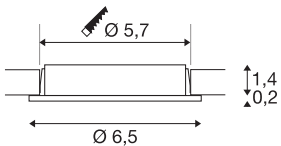

## DL 126

recessed fitting, LED SMD, 3000K, round, white, max. 3W, incl. leaf springs

The DL 126 recessed fitting impresses with its low height and it is therefore ideal for use with low installation depths. The six long-life SMD LEDs with a total power output of 3W ensure that you have the necessary level of illumination. The recessed fitting is available with a shutter coloured white, chrome and brushed metal. A suitable 12V direct current power supply is needed for operation. This luminaire contains built-in warm-white LED lamps.

## TECHNICAL DATA

Item no.	112221
IP Code	IP 20
Assembly	Recessed
Assembly details	Ceiling, Wall
Primary nominal voltage	12V
Safety class	III
Wattage	2.8 W
Lumen	170 lm
Colour temperature	3000 Kelvin
Beam angle	90 °
Color	white
CRI	80
LXXBXX data	L70B50
Service life	60000 h
Risk Group	0
Height	1.6 cm
Diameter	6.5 cm
Net weight	0.114 kg
Gross weight	0.146 kg
Shape of cut-out	round
Installation depth	1.4 cm
Installation diameter	5.7 cm