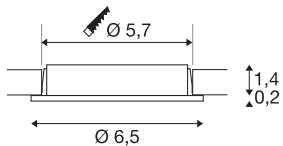

DL 126

recessed fitting, LED SMD, 3000K, round, chrome, max. 3W, incl. leaf springs

The DL 126 recessed fitting impresses with its low height and it is therefore ideal for use with low installation depths. The six long-life SMD LEDs with a total power output of 3W ensure that you have the necessary level of illumination. The recessed fitting is available with a shutter coloured white, chrome and brushed metal. A suitable 12V direct current power supply is needed for operation. This luminaire contains built-in warm-white LED lamps.

TECHNICAL DATA

Item no.	112222
IP Code	IP 20
Assembly	Recessed
Assembly details	Ceiling, Wall
Primary nominal voltage	12V
Safety class	III
Wattage	2.8 W
Lumen	170 lm
Colour temperature	3000 Kelvin
Beam angle	90 °
Color	chrome
CRI	80
LXXBXX data	L70B50
Service life	60000 h
Risk Group	0
Height	1.6 cm
Diameter	6.5 cm
Net weight	0.11 kg
Gross weight	0.128 kg
Shape of cut-out	round
Installation depth	1.4 cm
Installation diameter	5.7 cm