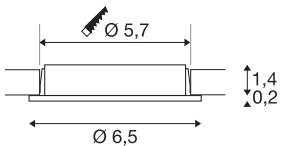

## DL 126

recessed fitting, LED, 3000K, round, brushed metal, 2.8 W, incl. leaf springs

The DL 126 recessed fitting impresses with its low height and it is therefore ideal for use with low installation depths. The six long-life SMD LEDs with a total power output of 3W ensure that you have the necessary level of illumination. The recessed fitting is available with a shutter coloured white, chrome and brushed metal. A suitable 12V direct current power supply is needed for operation. This luminaire contains built-in warm-white LED lamps.

## TECHNICAL DATA

Item no.	112225
IP Code	IP 20
Assembly	Recessed
Assembly details	Ceiling, Wall
Primary nominal voltage	12V
Safety class	III
Wattage	2.8 W
Lumen	170 lm
Colour temperature	3000 Kelvin
Beam angle	90 °
Color	grey
CRI	80
LXXBXX data	L70B50
Service life	60000 h
Risk Group	0
Height	1.6 cm
Diameter	6.5 cm
Net weight	0.11 kg
Gross weight	0.132 kg
Shape of cut-out	round
Installation depth	1.4 cm
Installation diameter	5.7 cm