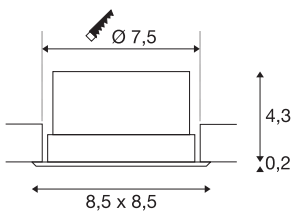

VERLUX

recessed fitting, LED, 3000K, matt white, L/B/T
8.5/8.5/4.5 cm, 10W

The light, square recessed VERLUX fitting with a round cut-out is available in various wattages and sizes. The square recessed ceiling light is made of aluminium and comes in a white colour. The rigid Premium LED insert produces homogeneous base lighting thanks to its wide beam angle of 80°. The luminaire comes with a dimmable constant current driver and is ready for connection to the 230 V mains supply.

TECHNICAL DATA

Item no.	112682
Number of different light outlets	1
IP Code	IP 20
Impact resistance class	IK 02
Impact resistance	0.2 Joule
Assembly	Recessed
Assembly details	Ceiling
Dimmable	Yes
Dimming technology	trailing edge
Primary nominal voltage	220-240V ~50/60Hz
Secondary power / voltage	500 mA
Safety class	II
Wattage	11 W
Level of inrush current	13 A
Duration of inrush current	28 µs
Stroboscopic effect (SVM)	0.03
Lumen	940 lm
Colour temperature	3000 Kelvin
Beam angle	80 °
Color	white
CRI	80
LXXBXX data	L70B50

Light Source

916585	
Service life	35000 h
Length	8.5 cm
Width	8.5 cm
Depth	4.5 cm
Net weight	0.171 kg
Gross weight	0.238 kg
Shape of cut-out	round
Installation depth	4.5 cm
Installation diameter	7.5 cm
BIG WHITE Page	227